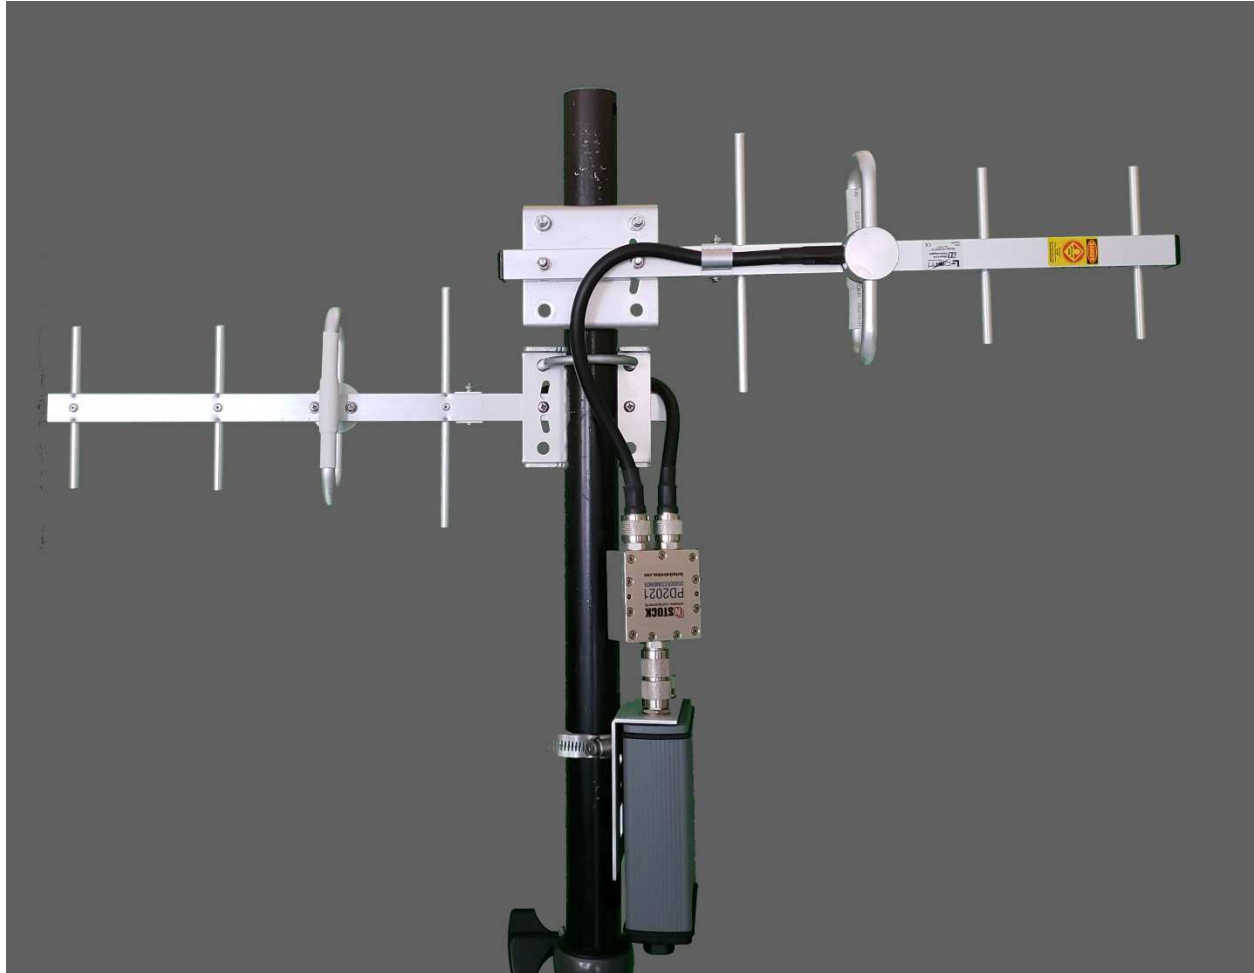

Dual Yagi Antenna Kit

Dual Yagi Antenna Kit includes two 6dbi Yagi antennas, antenna mounting hardware, outdoor-rated 2-Way Power Divider, and interconnecting cables and connectors. STARX Repeater not part of base price of kit.